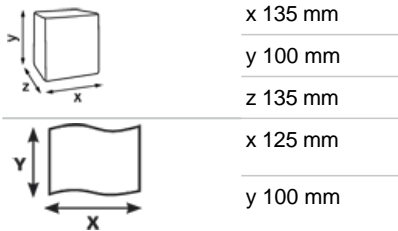

Katrin Classic System toilet 800

156005

- White soft 2-ply tissue
- Kind to the skin and comfortable to use
- Swan labelled

Product / Consumer pack

x 135 mm
y 100 mm
z 135 mm

White
2
Ø 135 mm
y 100 mm
x 100 m
Ø 43 mm

0.34 kg
16.3 g/m²
1
800
6414300156000

Transport pack

x 402 mm
y 406 mm
z 402 mm

36
36

12.88 kg
6414305156005

Transport pallet

x 800 mm
y 2180 mm
z 1200 mm

30